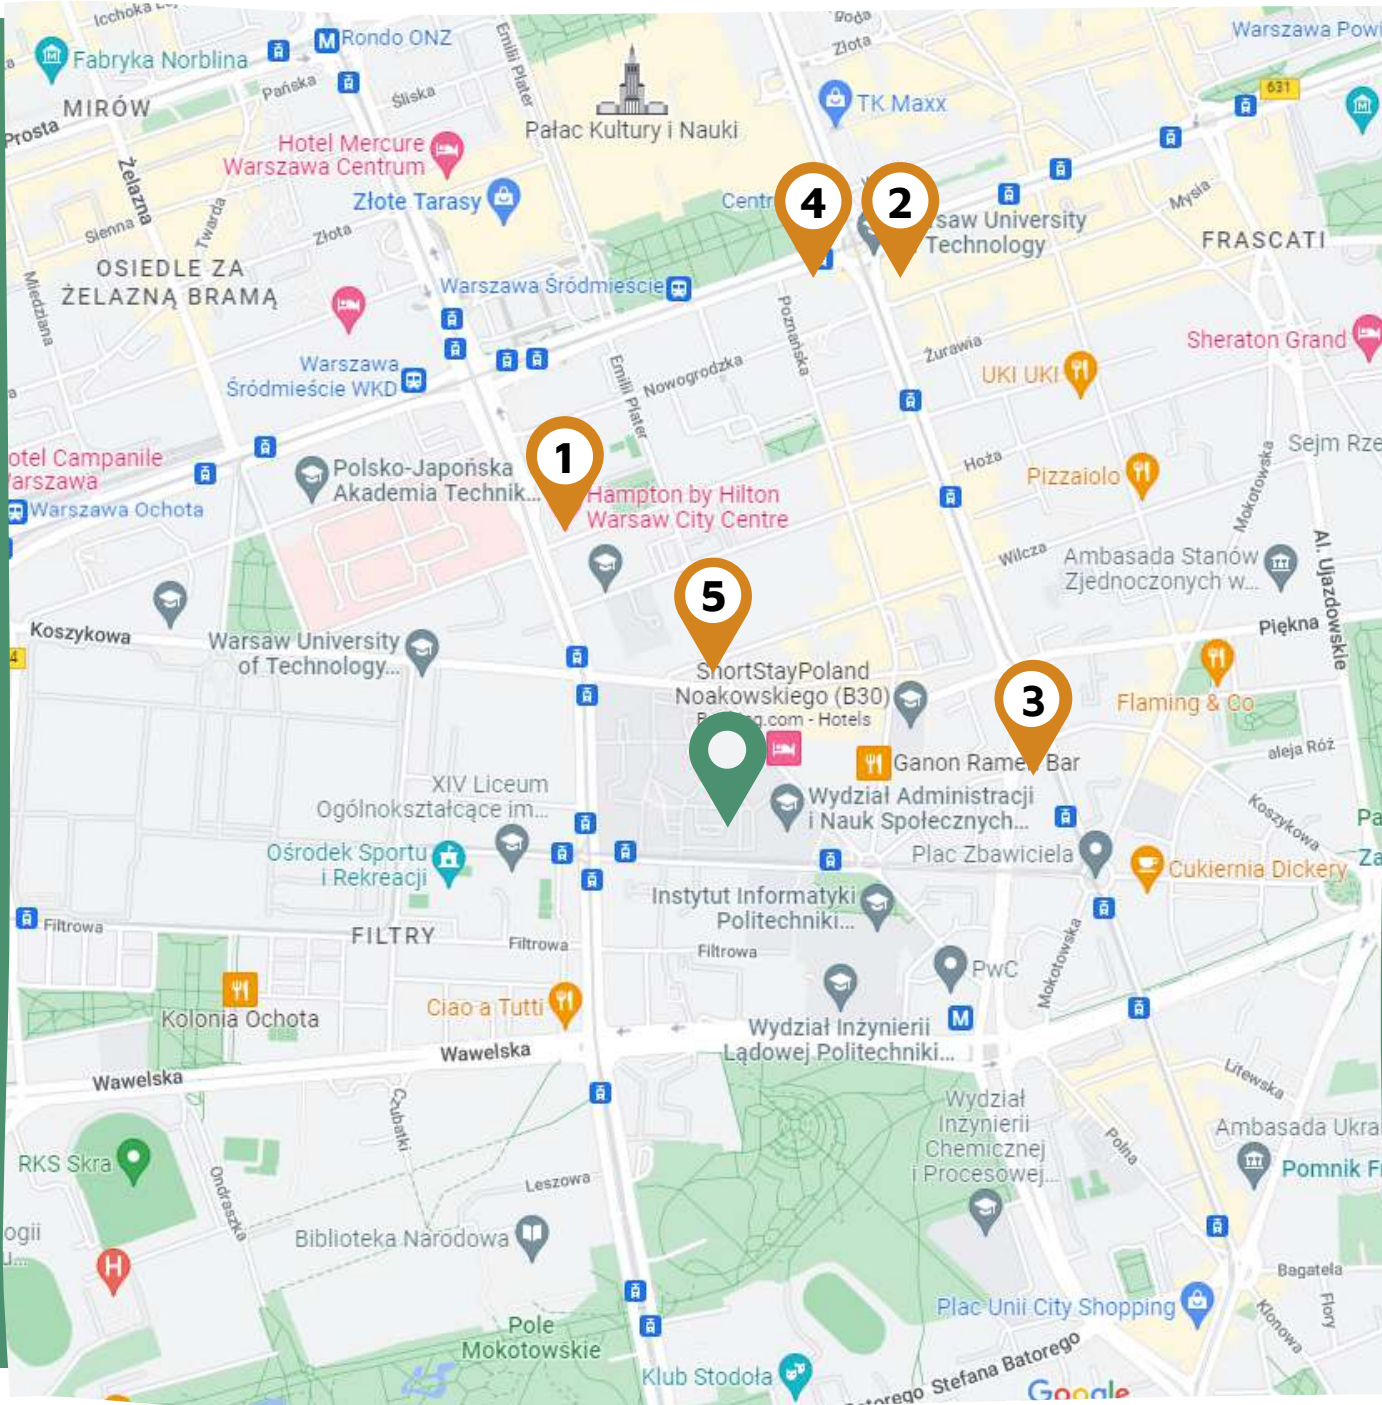

Accommodation

The conference fee does not include accommodation. Participants are kindly requested to book their rooms on individual basis.

Hotels close to Warsaw University of Technology (conference venue)

- 1** [Hampton by Hilton Warsaw City Centre](#)
ul. Wspólna 72
00-687 WARSAW  12 min
(ca. 1 km)
- 2** [Novotel Warszawa Centrum](#)
ul. Marszałkowska 94/98
00-510 WARSAW  15 min
(1.2 km)
- 3** [MDM Hotel](#)
1 Konstytucji Square
00-647 WARSAW  6 min
(ca. 0.5 km)
- 4** [Polonia Palace Hotel](#)
Al. Jerozolimskie 45
00-692 WARSAW  14 min
(1.1 km)
- 5** [NOBU HOTEL WARSAW](#)
ul. Wilcza 73
00-670 WARSAW  6 min
(ca. 0.5 km)