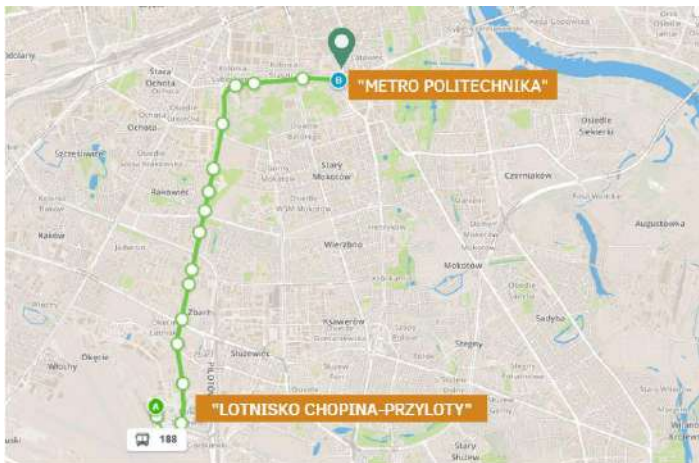

HOW TO GET TO WARSAW UNIVERSITY OF TECHNOLOGY

Warsaw University of Technology can be easily reached by tram No. 4, 15, 35 or 78 ("Pl. Politechniki" stop) or by subway ("Metro Politechnika" stop).

We encourage you to use "jak dojadę" application (<https://jakdojade.pl/warszawa/trasa/>). This is a public transportation application that provides detailed directions and transport options from your place of stay in Warsaw.

- **From Warsaw Chopin Airport**

		DURATION
	TAXI	20 min
	BUS No. 188	35 min

- **From Modlin Airport**

		DURATION
	TAXI	60 min
	BUS ZL + TRAIN R90 + SUBWAY	80 min

- **From Central Station (PKP)**

		DURATION
	TAXI	10 min
	BUS No. 131	10 min

- **From West Station (PKP, PKS)**

		DURATION
	TAXI	10 min
	BUS No. 523	20 min