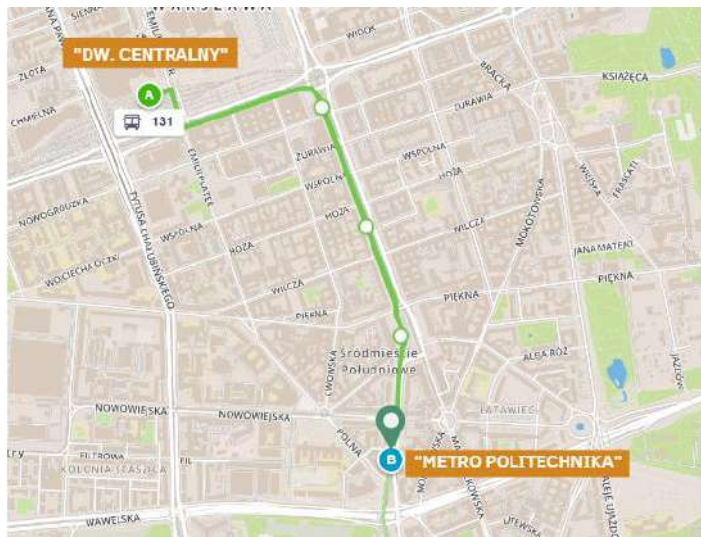

HOW TO GET TO WARSAW UNIVERSITY OF TECHNOLOGY

Warsaw University of Technology can be easily reached by tram No. 4, 15, 35 or 78 ("Pl. Politechniki" stop) or by subway ("Metro Politechnika" stop).

We encourage you to use "jak dojadę" application (<https://jakdojade.pl/warszawa/trasa/>). This is a public transportation application that provides detailed directions and transport options from your place of stay in Warsaw.

- **From Warsaw Chopin Airport**

		DURATION
	TAXI	20 min
	BUS No. 188	35 min

- **From Modlin Airport**

		DURATION
	TAXI	60 min
	BUS ZL + TRAIN R90 + SUBWAY	80 min

- **From Central Station (PKP)**

		DURATION
	TAXI	10 min
	BUS No. 131	10 min

- **From West Station (PKP, PKS)**

		DURATION
	TAXI	10 min
	BUS No. 523	20 min